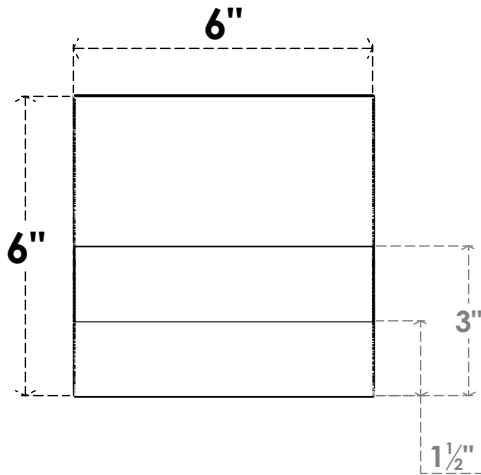

ITEM NUMBER: RFTURO060X06000X32000X006GRN00RCPR

6"W X 6"H X 32"L TIMBERTHANE ROUGH CEDAR GREENSBORO FAUX WOOD OPEN RAFTER TAIL, 6"L END, PRIMED TAN

SIDE PROFILE

FRONT PROFILE

ISOMETRIC

GENERATED DATE : 03/02/2023