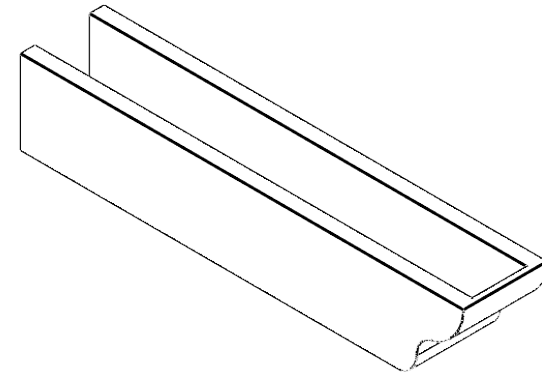

ITEM NUMBER: RFTURO060X06000X32000X006GRN00RCPR

6"W X 6"H X 32"L TIMBERTHANE ROUGH CEDAR GREENSBORO FAUX WOOD OPEN RAFTER TAIL, 6"L END, PRIMED TAN

SIDE PROFILE

FRONT PROFILE

ISOMETRIC

GENERATED DATE : 03/02/2023

EKENA MILLWORK
2300 WEST MAIN ST.
CLARKSVILLE, TX 75426
TOLL FREE: 866-607-0453
WWW.EKENAMILLWORK.COM

NOTES

1. INSTALLATION TO BE COMPLETED IN ACCORDANCE WITH MANUFACTURER'S SPECIFICATIONS.
2. DRAWING MAY NOT BE TO SCALE
3. THIS DRAWING IS INTENDED FOR DESIGN AND PLANNING PURPOSES ONLY.
4. ALL INFORMATION CONTAINED HEREIN WAS CURRENT AT THE TIME OF DEVELOPMENT BUT MUST BE REVIEWED AND APPROVED BY THE PRODUCT MANUFACTURER TO BE CONSIDERED ACCURATE.
5. TIMBERTHANE ARCHITECTURAL PRODUCTS ARE MADE FROM HIGH DENSITY URETHANE AND COME FACTORY PRIMED