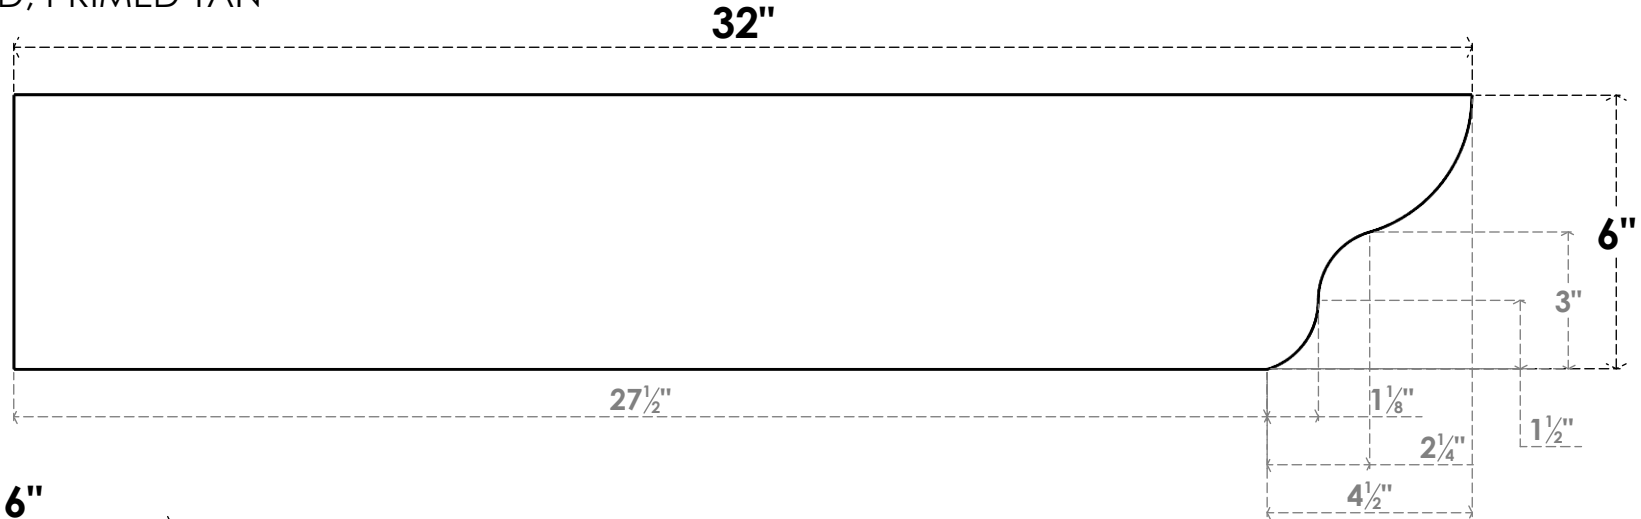

ITEM NUMBER: RFTURO060X06000X32000X006GRN00RCPR

6"W X 6"H X 32"L TIMBERTHANE ROUGH CEDAR GREENSBORO FAUX WOOD OPEN RAFTER TAIL, 6"L END, PRIMED TAN

SIDE PROFILE

FRONT PROFILE

ISOMETRIC

GENERATED DATE : 03/02/2023